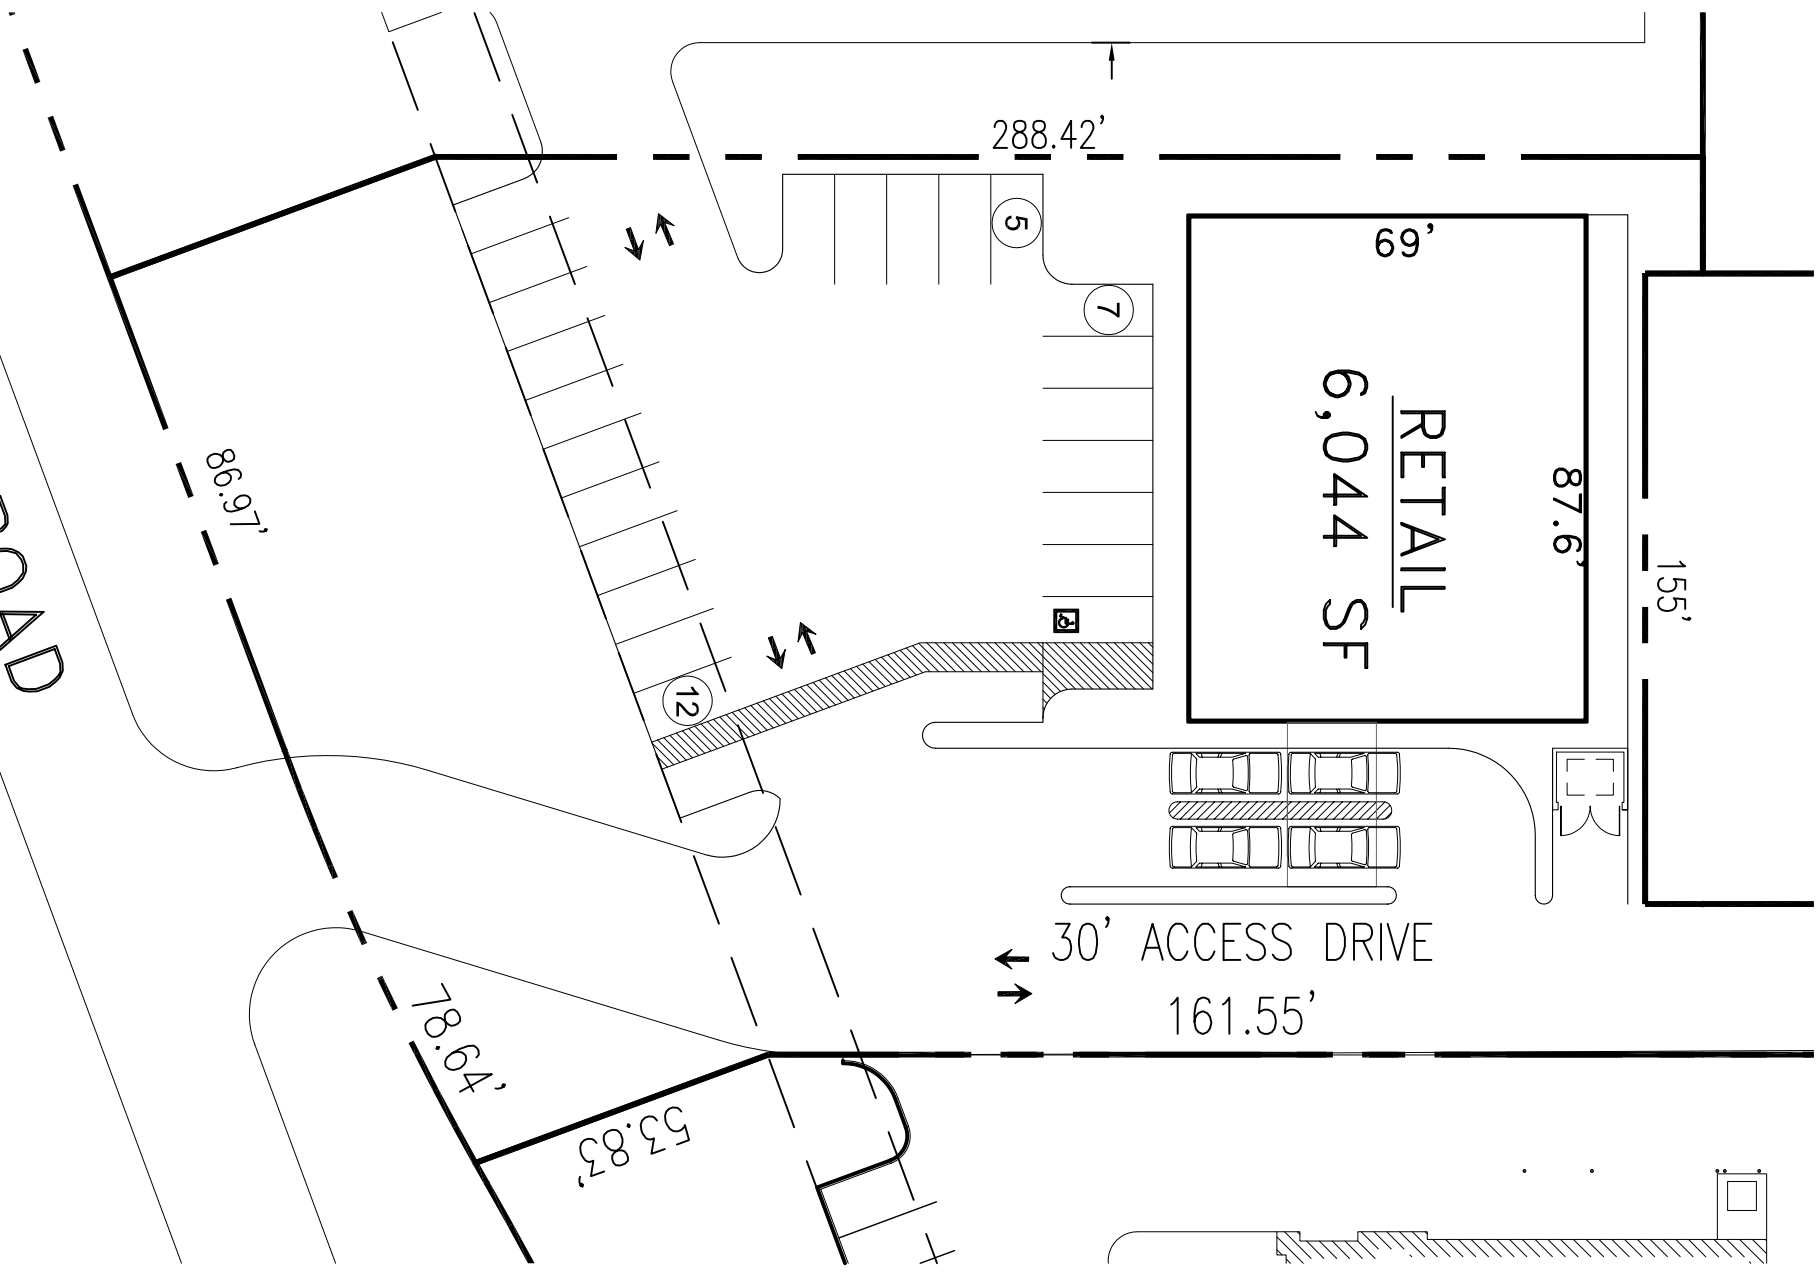

TASCOCITA ROAD

86.97'

288.42'

RETAIL
6,044 SF

87.6'

155'

30' ACCESS DRIVE
161.55'

53.83'

78.64'

5

7

12